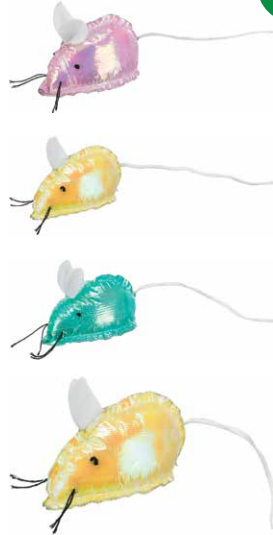

Trixie, Germany
Glitter Mouse

Fabric (polyester).

CODE | 45609
COLOUR | Various
DIMENSIONS | 7 cm
MRP | ₹ 245

Trixie, Germany
24 Assortment Mouse House

Plush (polyester). In hanging display. Various Colour. Only complete packing units.