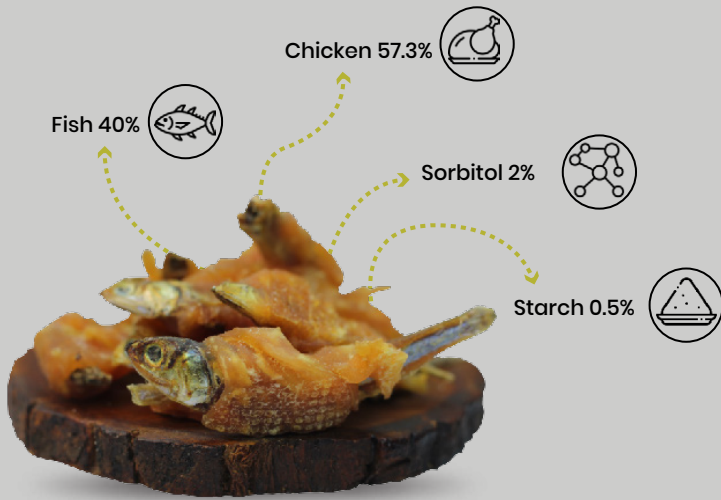

KITTOS

INGREDIENTS