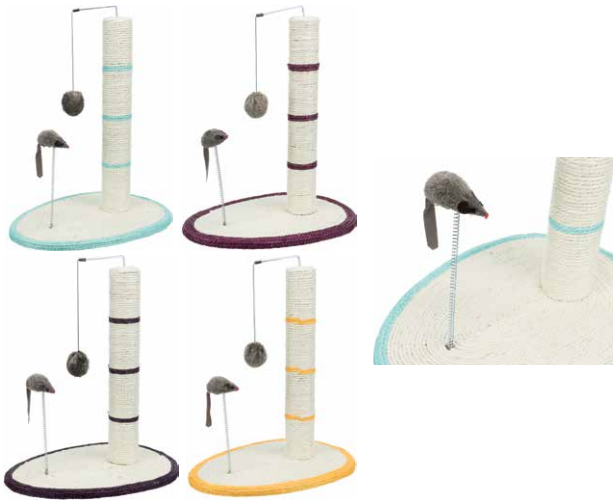

Trixie, Germany

Scratch Me Post

Completely wrapped in natural sisal. With toy on string. Various Colour.

CODE | 4306
DIMENSIONS | Post Ø 7 cm
Floor Area: 40 x 30 cm
Height : 50 cm
MRP | ₹ 2,550

Trixie, Germany

Badalona Scratching Post

Sisal: Ø 6 Mm/Plush (Polyester): 280 G/M².
Sisal/Plush (Polyester). Cave Fitted with Plush (Polyester).