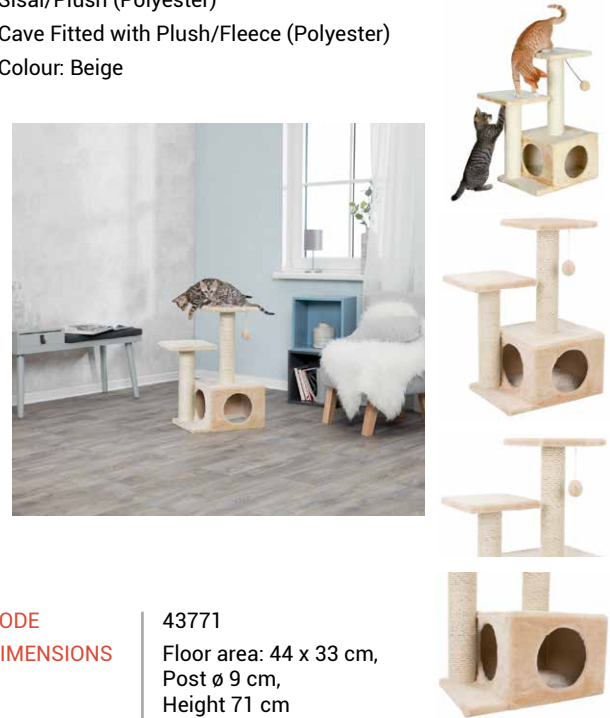

Valencia Scratching Post

- Sisal/Plush (Polyester)
- Cave Fitted with Plush/Fleece (Polyester)
- Colour: Beige

CODE 43771
DIMENSIONS Floor area: 44 x 33 cm,
Post $\varnothing$ 9 cm,
Height 71 cm
COLOR Beige
MRP ₹ 6,250

Trixie, Germany