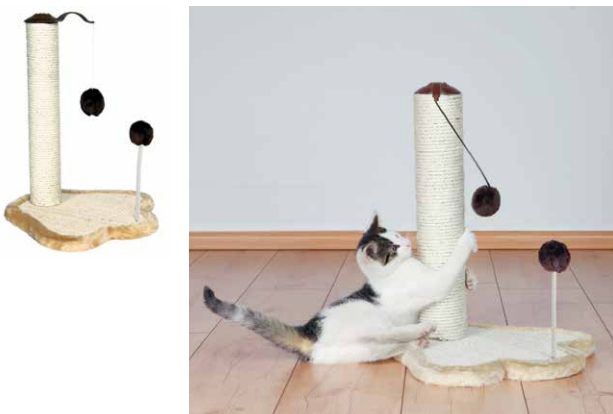

CODE | 4295
DIMENSIONS | Post Ø 8 cm
Floor Area: 41 x 38 cm
Height : 50 cm
COLOUR | Beige/Brown
MRP | ₹ 1,975

Trixie, Germany

Parla Scratching Post

With plush cover. Post wrapped in natural sisal. Suitable for cats of all ages. Jute/plush (polyester).