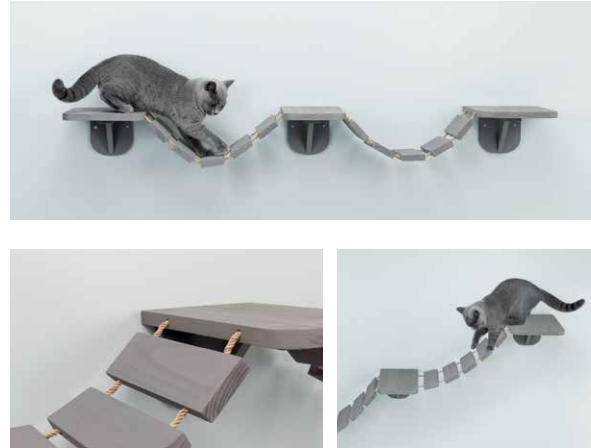

Climbing Ladder for Wall Mounting

Climbing ladder enlarges your cat's living space with elevated area. Comes with three platforms (Outer: 22.5 x 30 cm/ Central: 17.5 x 30 cm)

JUNIOR