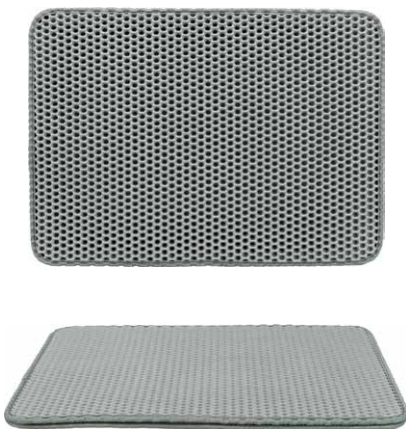

Litter Tray Sieve-Mat

- Shape-retaining EVA
- Two layers connected with hook and loop fastener
- Easy to clean

CODE	|	40363
CAPACITY	|	35x45 cm (14x18 inch)
MRP	|	₹ 1,850

Trixie, Germany