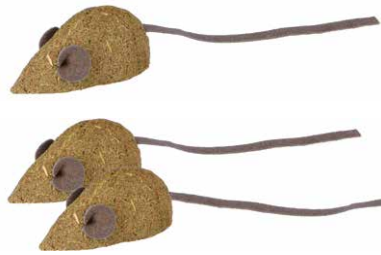

Set of Catnip Mice

Body made completely of catnip. With leather.

CODE | 45749
CONTENTS | 2 pcs.
DIMENSIONS | 5 cm
MRP | ₹ 225

Trixie, Germany