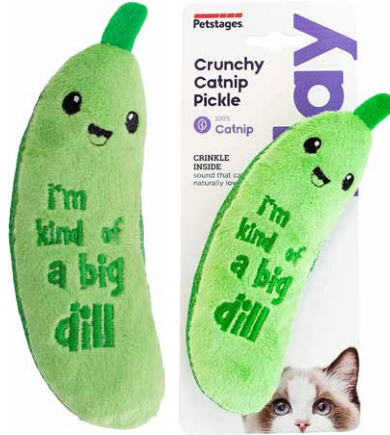

### Tons of Tails Dental Cat Toy

Perfect for cats that love to chew! Made of rope, ribbon, and cotton streamers all rolled up around a central catnip-filled core designed to entice your kitty while also supporting their oral health. Lightweight and small enough to carry, your cat will enjoy batting and tossing this cat chew toy around in a playful frenzy that is sure to keep them stimulated and satisfied.

CODE	310
DIMENSIONS	4 cm x 4 cm
MRP	₹ 495

Petstages, USA

**Catnip Dental Health Cat Chew Toy**

Made with mesh netting material that's gentle on the gums while also helping remove soft plaque and tartar. Stuffed with catnip to attract your kitty and energize them to play. Lightweight and constructed with different features such as feathers, bells, and various fabrics for a multi- sensory experience. Comes in a variety of styles perfect for cats of all ages!

**CODE** | 326  
**DIMENSIONS** | 6 cm x 7 cm  
**MRP** | ₹ 525

Petstages, USA

**Crunchy Pickle Kicker Dental Cat Toy**

Your kitty will enjoy the intriguing crinkle sound and catnip stuffing that promote your kitty's wellness, mental stimulation. and add extra interactive elements of fun.