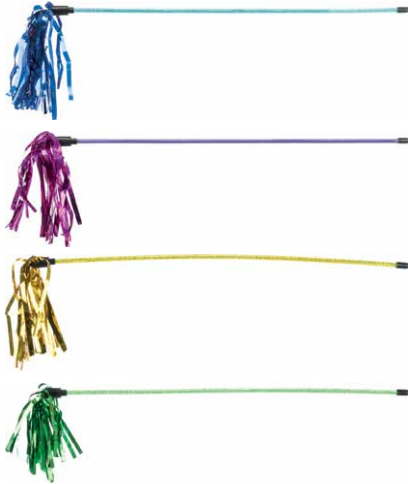

### Playing Rod

Plastic playing rod with leather straps.

**CODE** | 4091  
**DIMENSIONS** | 65 cm  
**MRP** | ₹ 125

Trixie, Germany

### Play Stick with Tassels

Made of plastic.

CODE	45485
DIMENSIONS	40 cm
COLOUR	Various
MRP	₹ 215

Trixie, Germany