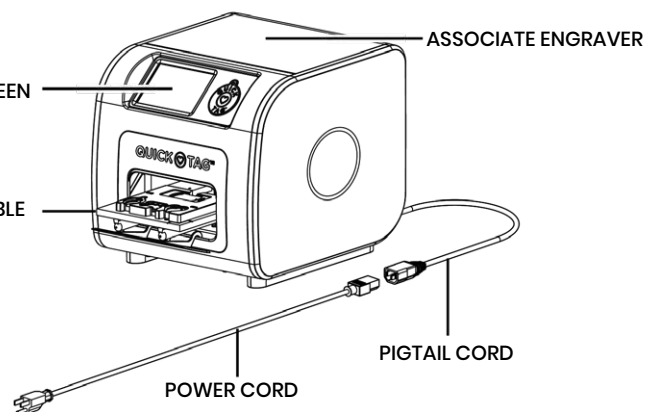

TOUCH SCREEN

TAG TABLE

ASSOCIATE ENGRAVER

POWER CORD

PIGTAIL CORD

Customer Tablet

- 11.21" L x 6" W x 9.40" H
- Weight : 3.12 kg
- 11 ft. power/data cord connects to main unit. No separate power cord is required.
- Customer Tablet pivots 50 degrees for optimization of user interface

Engraver

- 13.15" L x 12" W x 11.81" H
- Weight : 13.38 kg
- 8.5 ft. grounded power cord

Packaged Dimensions

19" L x 18" W x 21" H
Weight : 21 kg