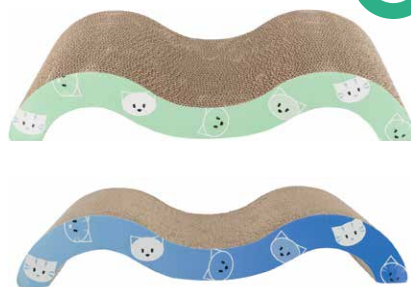

CODE | 48000  
 DIMENSIONS | 41 x 24 x 7 cm  
 COLOUR | Various  
 MRP | ₹ 950

Trixie, Germany

**Mimi Scratching Wave, Cardboard, Catnip**

An interesting shape for cats to scratch on. Infused with catnip - cats will be lured to play on it. Will help curb cat's urge to scratch furniture. Cardboard.