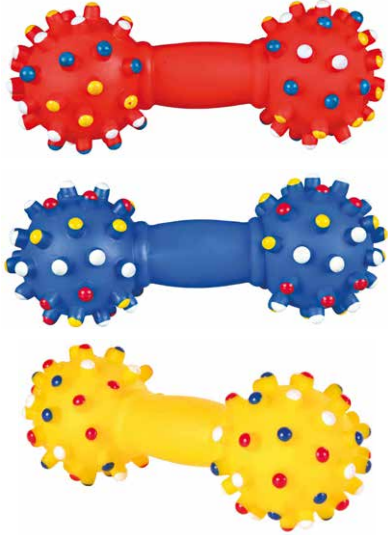

Trixie, Germany
Dog Toy Dumbbell

Vinyl, with sound.

CODE	3357
DIMENSIONS	15 cm
COLOR	Various
MRP	₹ 275