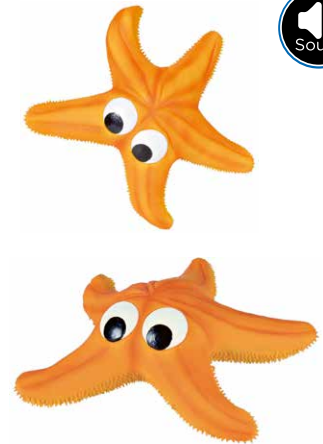

Starfish Latex

A tough and robust dog toy with sound. Starfish with squeaker. Offers everything for all types of play. Also for puppies. With polyester fleece filling. Made with latex material.

CODE | 3516
DIMENSIONS | ø 23 cm
MRP | ₹ 675

Trixie, Germany

Crocodile Latex

Cute animal toy, animal motif. With sound. Can also be used for throwing and retrieving which burns far more energy than a walk. Made from latex. Good value. High quality design. Allow your dogs to chew and gnaw.