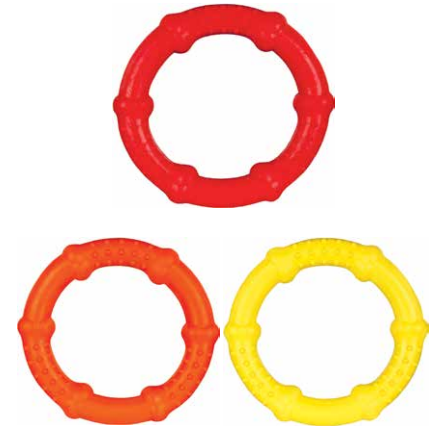

Trixie, Germany
Ring Toy for Dogs

Natural rubber.