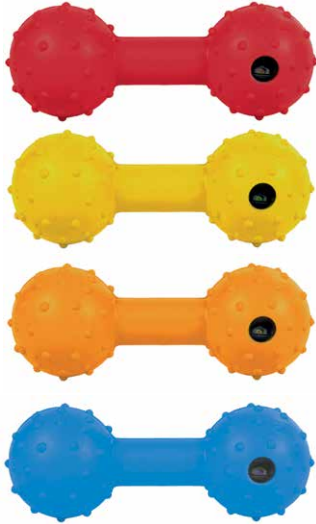

Trixie, Germany

Dumbbell With Bell

Especially for visually impaired and blind dogs.
Natural rubber with bell

CODE	3335
DIMENSION	12 cm
COLOR	Various
MRP	₹ 375

Trixie, Germany