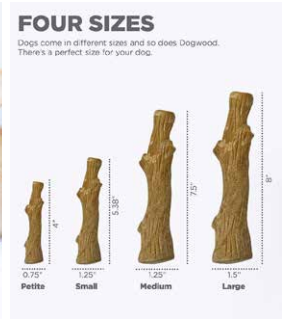

CODE	30143	30144	30145
DIMENSIONS	14 cm	19 cm	20 cm
SIZE	Small	Medium	Large
MRP	₹ 575	₹ 950	₹ 1,725

Petstages, USA

Liver Branch Dog Chew Toy

Satisfies your dog's natural instinct to chew with a wide variety of innovative and durable toys that enhance their dental health and keep dogs occupied with appropriate chewing solutions. The ergonomic design and shape make it easy for dogs to hold between their paws as they gnaw away on the chew toy.

CODE	68609	68611
DIMENSIONS	15 cm x 4 cm	20 cm x 6 cm
COLOUR	Brown	Brown
SIZE	Small	Large
MRP	₹ 925	₹ 2,325

Petstages, USA

Dogwood Durable Stick

Free of lead and phthalates making it a chew you can feel good about giving your dog. Contains the natural wood flavor and texture dogs love without the side effects of splintering that real wood brings. Has the natural flavor and smell that dogs love.

CODE	PS-216	PS-217	PS-218	PS-219
SIZE	X-Small	Small	Medium	Large
DIMENSIONS	10 cm	13 cm	19 cm	20 cm
MRP	₹ 325	₹ 550	₹ 975	₹ 1,750

Petstages, USA

Deerhorn Durable Chew Toy

Deerhorn is made from naturally shed antler and carries the taste and smell dogs love about antler chews. Our Deerhorn dog chew was carefully designed to incorporate a variety of innovative solutions that keep your dog busy while enhancing their dental health. Petstages Deerhorn contains naturally shed antler and is also lead and phthalate free- that means you can rest easy knowing your dog is chewing on a safer & better bone.