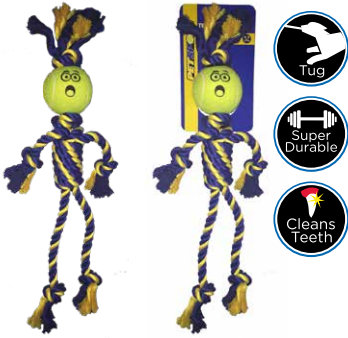

Petsports, USA

Braided Rope Rasta Man with Tennis Ball

Super strong rope toy made with premium cotton rope. Mini 2-Knot Rope is extremely durable so they're perfect for heavy chewers and teething puppies. Made for mini size dogs. Durable for heavy chewers. Helps keep your dog's teeth clean and healthy.