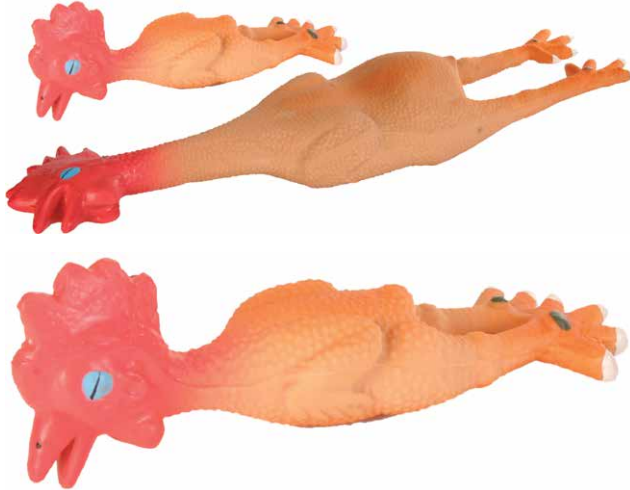

Trixie, Germany

Chicken Toy for Dogs

Made of latex and light-weight.
With sound.

CODE	35091	3536	3539
DIMENSIONS	15 cm	23 cm	47 cm
MRP	₹ 375	₹ 450	₹ 950

Trixie, Germany

Sucking Pig Latex

Attractive in color. Light-weight. Fits in the mouth easily. Easy maintenance. The pig toy is made out of latex and squeaks whenever your dog plays with it. He or she can play with this for countless hours without tearing it apart. This is completely safe for all your pets.