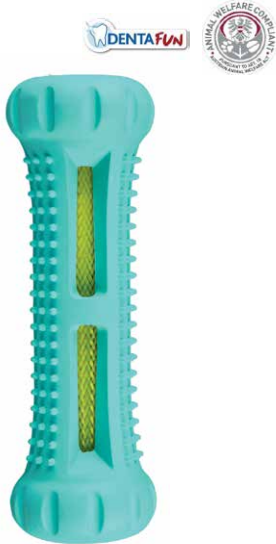

Trixie, Germany

Denta Fun Stick

Natural rubber. Mint flavour. Massages the gums. Inside texture cleans the teeth. Compliant with animal welfare under Section 18 (AT).

CODE | 34847
DIMENSION | 14 cm
MRP | ₹ 825

Trixie, Germany