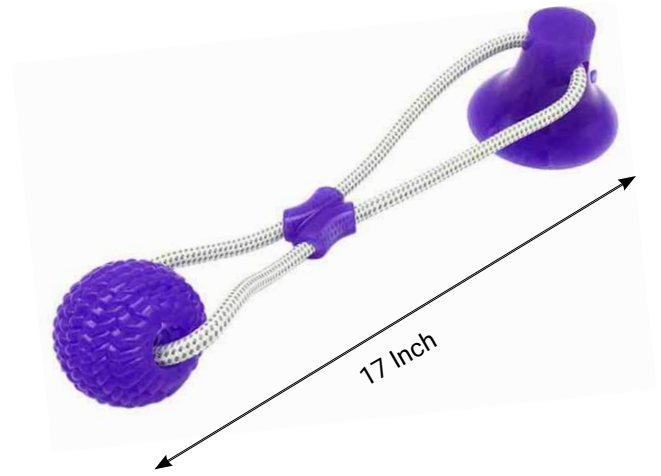

CODE	70006
DIMENSIONS	20 cm
BALL	5 cm
MRP	₹ 375

Black+Decker, USA

Suction Ball Rope Pull Toy

Suction ball and rope pull toy helps to keep your dog occupied with hours of independent fun! This is a self playing tug of war toy even when you are not there around your pet.