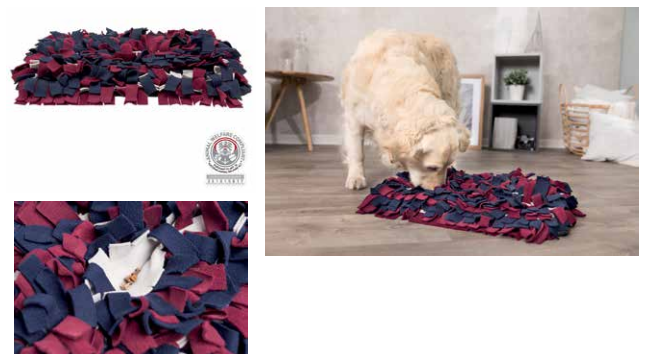

CODE	32037
DIMENSIONS	34 x 50 cm
MRP	₹ 3,350