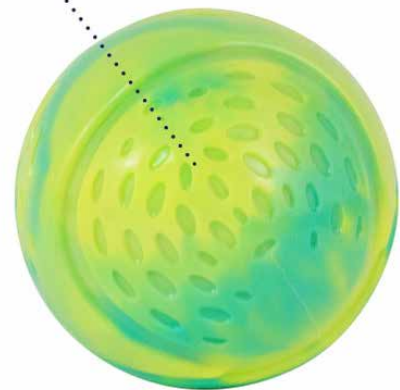

FILL WITH Treats

Keep Fetch Fun

With exciting new sounds and quality materials that stand up to repeated use!

Tie-dye pattern is bright and easy to spot

Petsport, USA

Tie Dye Squeak Balls, 3 Pk

A great cure for boredom and aggressive chewers. Non-abrasive polyester felt - won't wear down teeth. Squeaker inside. Pack of 3. Certified Non-toxic. Colorfast.