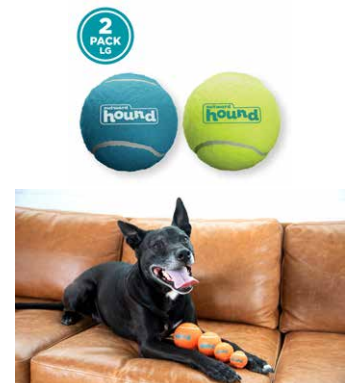

CODE	68003
DIMENSIONS	8 cm
COLOUR	Various
SIZE	Large
MRP	₹ 695