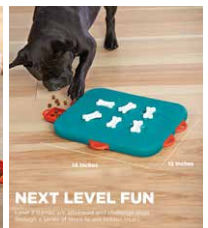

LEVEL
2

CODE | 67332
DIMENSIONS | 11" x 7.5" x 3.25"
MRP | ₹ 2,325

Outward Hound, USA

Nina Ottosson Treat Maze Dog Puzzle, Level 2

Treat dispenser releases treats from 2 holes and lets dogs figure out how to remove them. Improves mental stimulation by challenging them to forage for food. After filling the treat maze shake the saucer a little move the scent of the treats around so that the dog understands treats are waiting for them.

LEVEL
2

CODE | 67575
DIMENSION | 8.5" x 7.5" x 2.75"
MRP | ₹ 1,625

Outward Hound, USA

Nina Ottosson Dog Casino Game

Perfect for energetic dogs, hot weather or just extended fun. Game focuses on challenging your dog's brain. Level 3 dog game. Recommended for more challenging play, But can be used with dogs for all play levels. Easy to clean. Enjoy the fun & entertainment together with your dog.

EASY TO CLEAN

LEVEL
3

CODE | 67334
DIMENSIONS | 12.75"x9.25"x2"
MRP | ₹ 2,525

Outward Hound, USA

Nina Ottosson Dog Brick Game - FLIP, FIND & SLIDE

Presents your pup with a new challenge every time they play with it. This treat training dog game occupies anxious dogs and entertains dogs when they become bored helping prevent destructive behaviours. Offers increased stimulation & learning options your dog will benefit from. Mentally challenges your dog to learn.