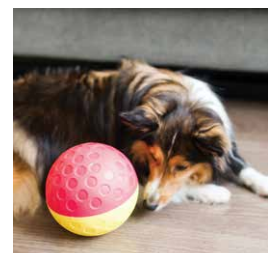

CODE | 67327
SIZE | L
DIMENSIONS | ø 14 cm
COLOUR | Various
MRP | ₹ 875