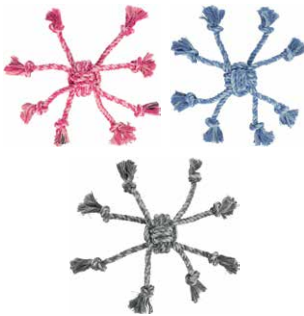

CODE	32650
COLOR	Various
DIMENSION	ø 7 cm
MRP	₹ 450

Trixie, Germany

Rope Ring

Chewing on ropes and other specially-shaped toys supports mouth hygiene and keeps your dog's breath fresh. Various nubs massage the gums and help to clean teeth and interdental spaces. Intensive chewing also encourages salivation to keep your dog's teeth healthy. Made with cotton & polyester.