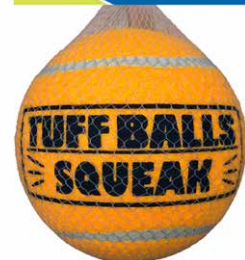

CODE	70014
DIMENSIONS	10 cm
MRP	₹ 495

Petsport, USA

Jr. Tuff Ball Squeak, 3PK Mesh

Tuff Balls have extra-thick natural rubber walls which give added durability and bounce. A great cure for boredom and aggressive chewers. Squeaker inside. 3-Pack. Non-abrasive polyester felt - won't wear down teeth. Certified Non-toxic. Colorfast.

CODE	70248
DIMENSIONS	ø 1.8"
MRP	₹ 495

Petsport, USA

Tuff Balls Squeak, 3PK Mesh

Squeaker inside. 3-Pack. Non-abrasive polyester felt - won't wear down teeth. Certified Non-toxic. Colorfast. Tuff Balls have extra-thick natural rubber walls which give added durability and bounce. A great cure for boredom and aggressive chewers.

CODE	70268
DIMENSIONS	ø 2.5"
MRP	₹ 575

Petsport, USA

4" Giant Tuff Ball Squeak, 1PK

Tuff Balls, the original tennis ball for dogs, now comes with a Squeaker! A great cure for boredom and aggressive chewers. Non-abrasive polyester felt - won't wear down teeth. Certified Non-toxic. Colorfast.