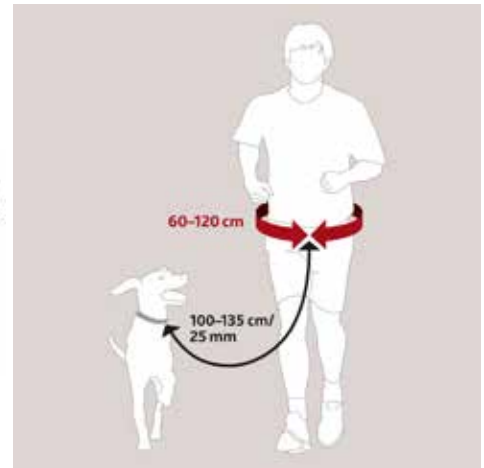

CODE	28773	28774
SIZE	M	L
DIMENSION	50 × 40 cm	65 × 50 cm
COLOUR	White/Grey	White/Grey
MRP	₹ 1,295	₹ 1,695

Trixie, Germany

**Waist Belt with Leash**

Ideal for jogging, nordic walks etc. Sudden tugs by the dog are softened by the shock absorber and elastic waist band. Included two pockets for mobile phone, treats, drinking bottle etc. Quick release due to buckle. Leash with hand loopsuitable for normal leashing.