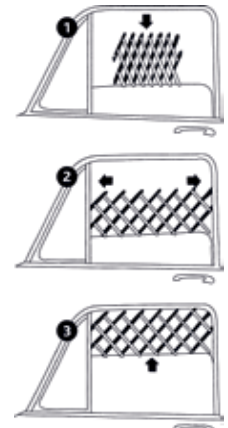

CODE 13102
DIMENSION 30 x 110 cm
COLOUR Black
MRP ₹ 615

Trixie, Germany

Lifting Aid

For relief and stabilizing. General support with ailments of the muscoskeletal system. Help for stairs or for getting into the car. Can also be used as a walking aid. Made of sturdy polyester. Hook and loop fastener for exact fitting. Particularly useful for older dogs.