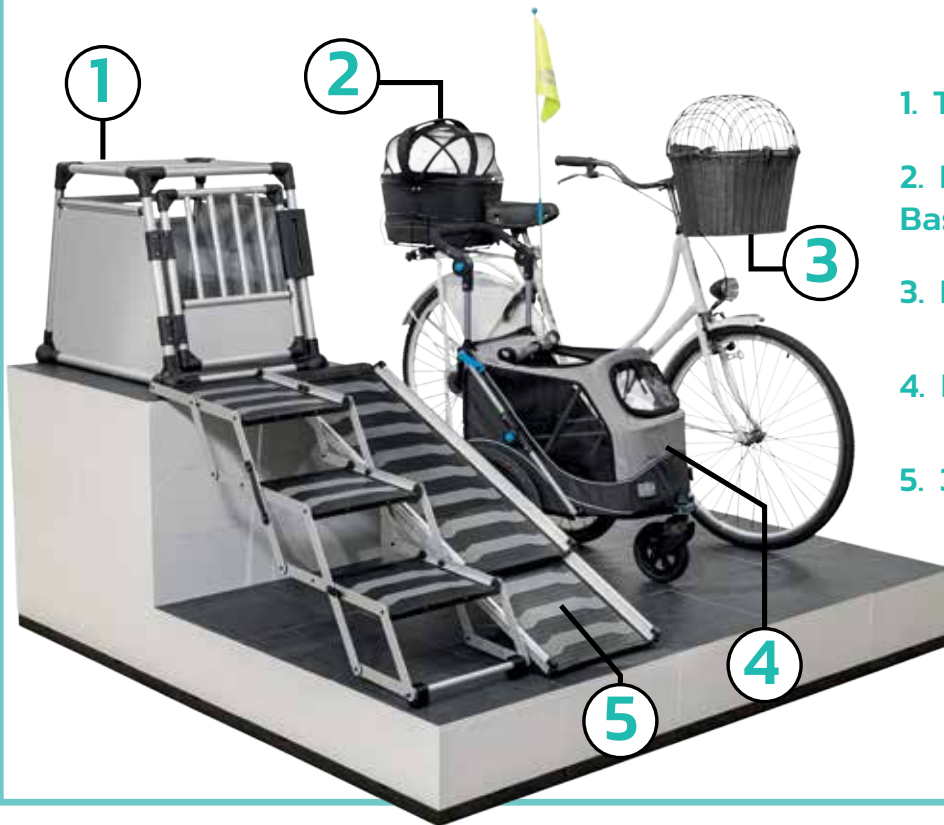

TRAVELING WITH PETS

1. Transport Box (#39341)

2. Bicycle Racks Basket (#13110)

3. Front Basket (#2818)

4. Bicycle Trailer (#12814)

5. 3-Fold Ramp (#39476)

TRIXIE

Giona

Be Eco Transport Boxes are particularly sustainable thanks to recycled plastic.