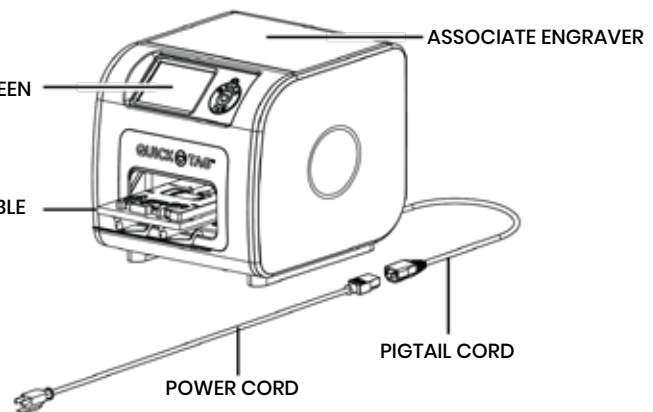

TOUCH SCREEN

TAG TABLE

ASSOCIATE ENGRAVER

POWER CORD

PIGTAIL CORD

Customer Tablet

- 11.21" L x 6" W x 9.40" H
- Weight : 3.12 kg
- 11 ft. power/data cord connects to main unit. No separate power cord is required.
- Customer Tablet pivots 50 degrees for optimization of user interface

Engraver

- 13.15" L x 12" W x 11.81" H
- Weight : 13.38 kg
- 8.5 ft. grounded power cord

Packaged Dimensions

- 19" L x 18" W x 21" H
- Weight : 21 kg