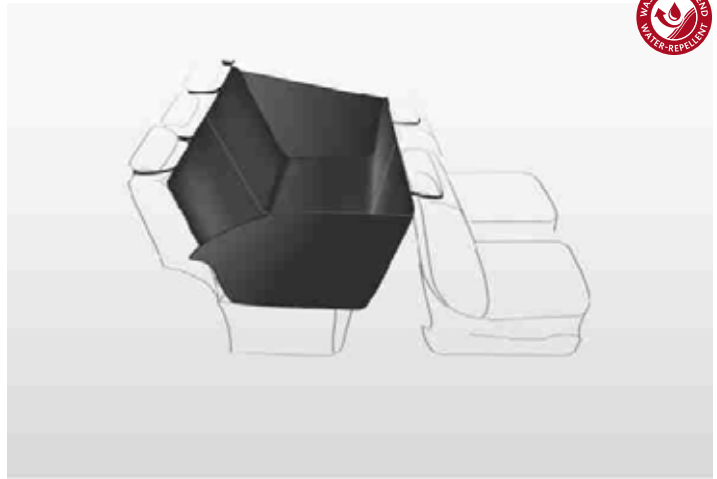

Trixie, Germany

Protective Car Seat Cover with Side Parts, dividable

For the back seat. Anti-slip coating offers more hold for the dog. Extra high sides prevent the dog from jumping out and protect the inner door. Side parts can be folded down for climbing in and out due to two zips; that way, upholstery and inner cladding are protected. With fold-away section, space for a person on the back seat. Metal poles ensure a stable shape. Belt slits make it possible to buckle the dog up. Polyester.

CODE	1348
DIMENSIONS	1.50 x 1.35 m (59" x 53")
COLOUR	Black
MRP	₹ 4,150